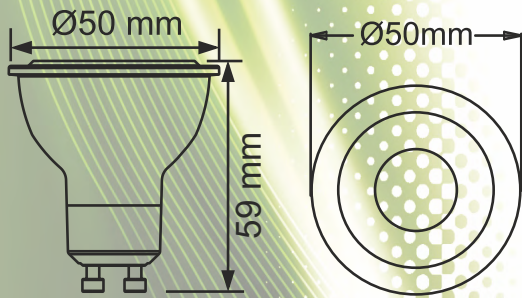

LED LITE™

Energy Saving LED

7W LED

DIMMABLE ECO GU10 Lamps

Dimensions:

SPECIFICATIONS:

Body Colour	White (Plastic)
Product Code	LEGUD7WW
LED type	SMD LED
Package	Set of 10 pcs
Input voltage (VAC)	220-240 VAC
CRI (Ra)	>80
Colour Temperature	Warm White - 3000K
Output Power	7W
Luminous Flux	±450 lumens
Equivalent	50W halogen
Beam Angle	40°
Driver	Dimmable
Warranty	2 Year